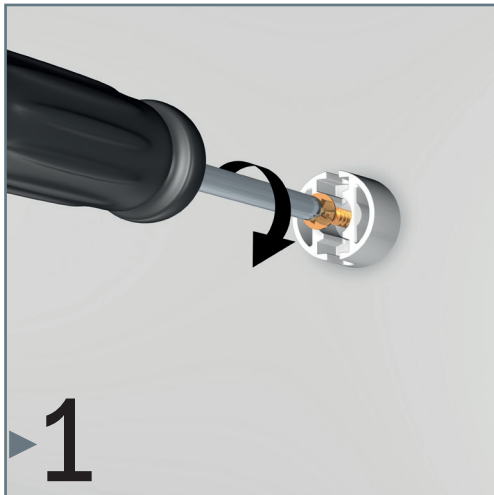

PICTURE MOUSE SOLO

in combination with picture hanging system

Note: Picture Mouse is compatible with Artiteq picture hanging systems thanks to the Twister head

FLEXIBLE
SAFE
STRONG