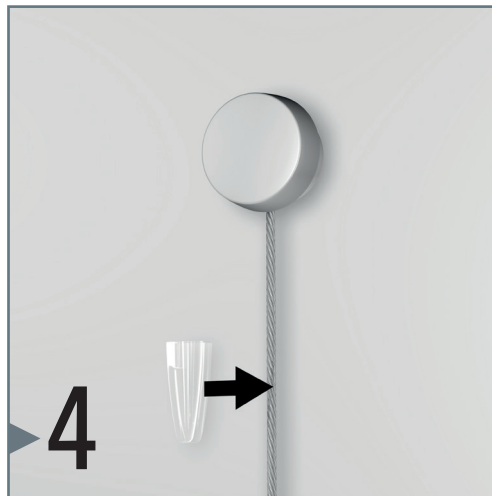

PICTURE MOUSE SOLO

in combination with picture hanging system

Note: Picture Mouse is compatible with Artiteq picture hanging systems thanks to the Twister head

FLEXIBLE
SAFE
STRONG